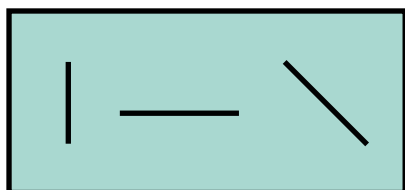

Label width is 2.5-3"  
Label height is 3-4"

**YOUR  
LABEL**

Your logo up top, big  
and bold is best

~ **Clever brand slogan** ~

Optional slogan or  
line break

**M**

Size(s)

**52% Cotton 48% Polyester  
Machine wash cold with like  
colors. Do not bleach. Tumble  
dry low. Cool iron if necessary.  
Do not dry clean.**

Fabric content and  
care instructions

ACTUAL LABEL SIZES

These lines are 2 pixels wide. Everything in your label  
MUST be a minimum of 2 pixels wide.  
For best results, go bigger.